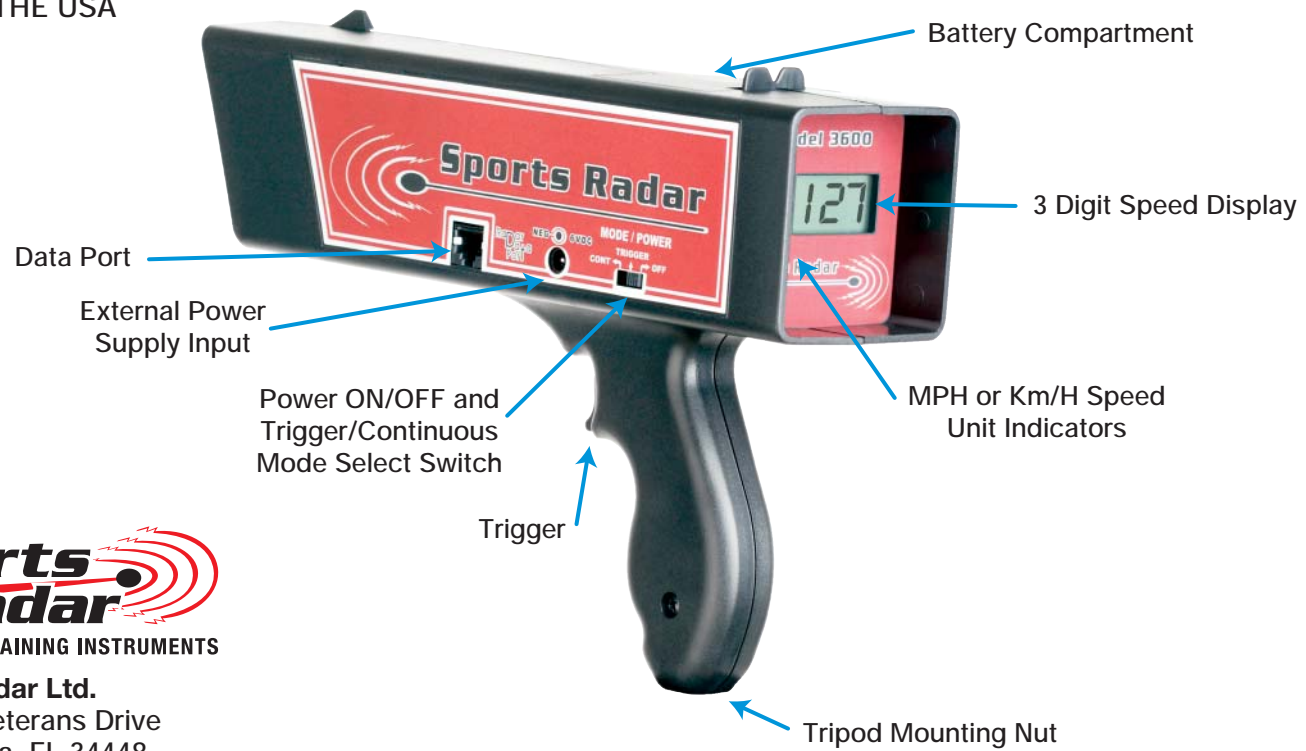

Sports Radar Ltd.
9119 W. Veterans Drive
Homosassa, FL 34448
Tel: 352.563.5298
Fax: 352.563.5979